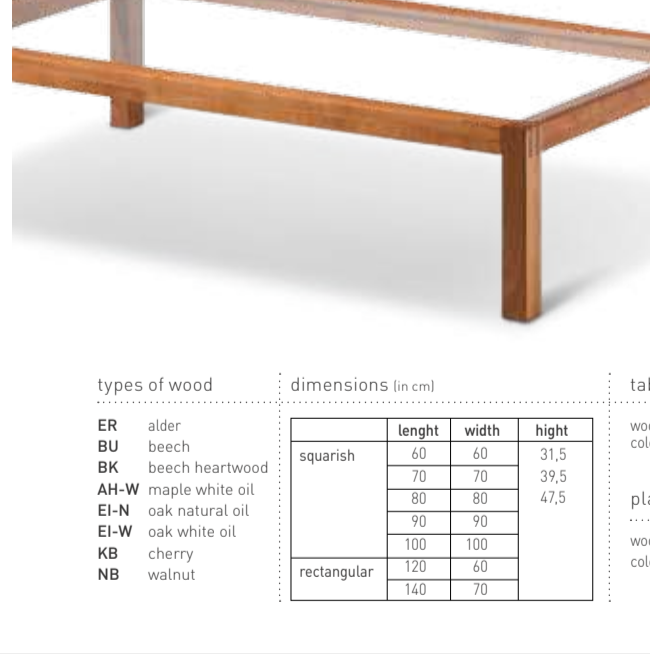

loft coffee table

1. types of wood
2. ER alder
   - BU beech
   - BK beech heartwood
   - AH-W maple white oil
   - EI-N oak natural oil
   - EI-W oak white oil
   - KB cherry
   - NB walnut
3. dimensions (in cm)

	length	width	height
squarish	60	60	31,5
	70	70	39,5
	80	80	47,5
	90	90	
	100	100	
rectangular	120	60	
	140	70	

5. table plate
6. wood, plain or colored glass
7. plate
8. wood, plain or colored glass
9. glass colors
10. KL clear glass
    - WE white
    - SA sand
    - KI pebble
    - BR brown
    - SL sludge
    - BD dark brown
    - TP taupe
    - AN anthracite
    - SW black