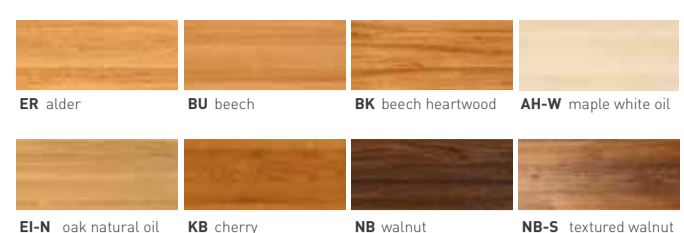

TEAM7
coffee table

- glass colors
gloss or matte
(excluded clear glass)
- KL clear glass
 - WE white
 - SA sand
 - KI pebble
 - BR brown
 - SL sludge
 - BD dark brown
 - TP taupe
 - AN anthracite
 - SW black

types of wood

- ER alder
- BU beech
- BK beech heartwood
- AH-W maple white oil
- EI-N oak natural oil
- EI-W oak white oil
- KB cherry
- NB walnut
- NB-S textured walnut

stern coffee table

stern coffee table

- types of wood
- ER alder
 - BU beech
 - BK beech heartwood
 - AH-W maple white oil
 - EI-N oak natural oil
 - EI-W oak white oil
 - KB cherry
 - NB walnut
- table plate
- KL clear glass 8 mm faceted underneath
- dimensions (in cm)
- | length | width | height |
|--------|-------|--------|
| 105 | 105 | 39,5 |

lux coffee table

- types of wood
- ER alder
 - BU beech
 - BK beech heartwood
 - AH-W maple white oil
 - EI-N oak natural oil
 - EI-W oak white oil
 - KB cherry
 - NB walnut
 - NB-S textured walnut
- table plate
- wood or colored glass (gloss or matte)
 - KL clear glass
 - WE white
 - SA sand
 - KI pebble
 - BR brown
 - SL sludge
 - BD dark brown
 - TP taupe
 - AN anthracite
 - SW black
- frame
- slide wood or with casters
- dimensions (in cm)
- | | length | width | height |
|-------------|--------|-------|--------|
| squarish | 62 | 62 | 23,9 |
| rectangular | 100,1 | 62 | 23,9 |